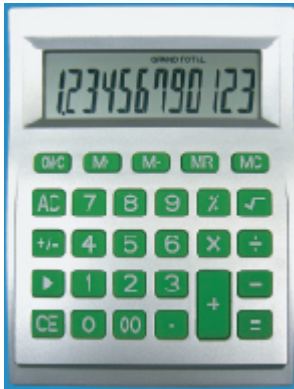

Aqua Power Series

ECO-FRIENDLY

SN-666 8 rows handy calculator

Water power Battery

Water power calculator

◆Specification◆

- Size : 110 x 76 x 19mm
- Materials : ABS resin, etc.
- Colour : Silver metallic
- Packing : 50pcs/CTN
- Instructions
- Others : SGS certification

SN-668 8 rows desk calculator

Compact size water power calculator

◆Specification◆

- Size : 130 x 82 x 25mm
- Materials : ABS resin, etc.
- Colour : Silver metallic
- Packing : 100pcs/CTN
- Others : SGS certification

• Instructions

SN-747 12 rows calculator

Water power Battery

Large display and key, water power calculator

◆Specification◆

- Size : 170 x 130 x 30mm
- Materials : ABS resin, etc.
- Colour : Silver metallic
- Packing : 50pcs/CTN
- Instructions
- Others : SGS certification

SN-777 8 rows desk calculator

Water power Battery

Water power handy calculator

◆Specification◆

- Size : 109 x 76 x 26mm
- Materials : ABS resin, etc.
- Colour : Silver metallic
- Packing : 50pcs/CTN
- Instructions
- Others : SGS certification